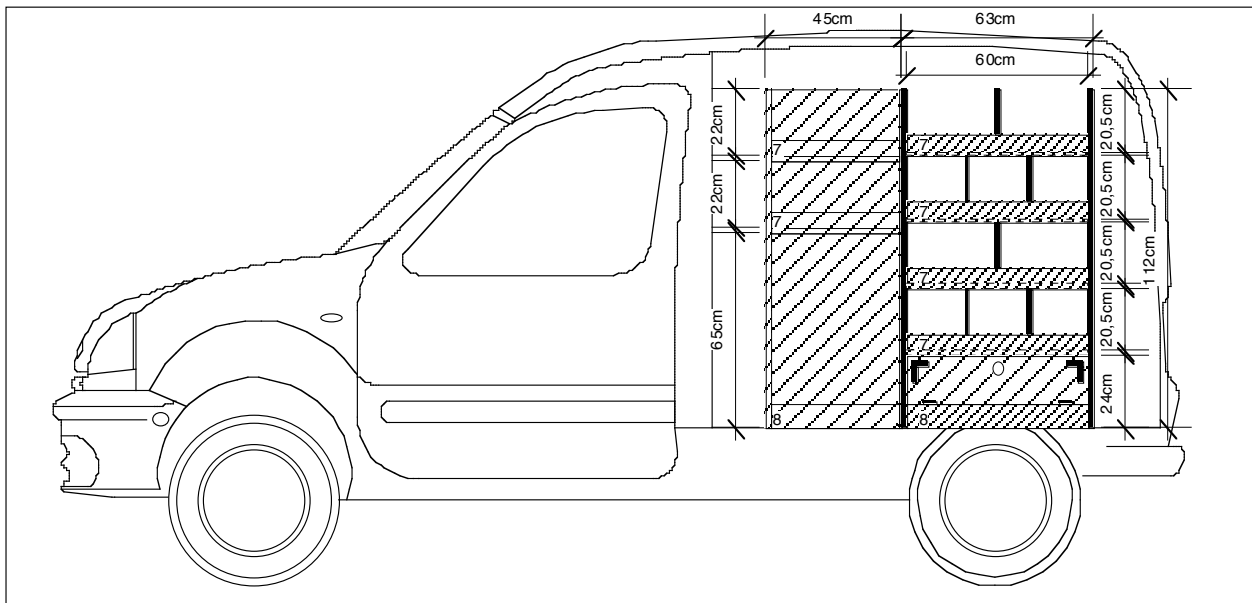

AGENCEMENT KANGOO PL
VUE GAUCHE

AGENCEMENT KANGOO PL
VUE ARRIERE

AGENCEMENT KANGOO PL
VUE DROITE

DESIGNED BY SD SERVICES FOR OPTIVAN