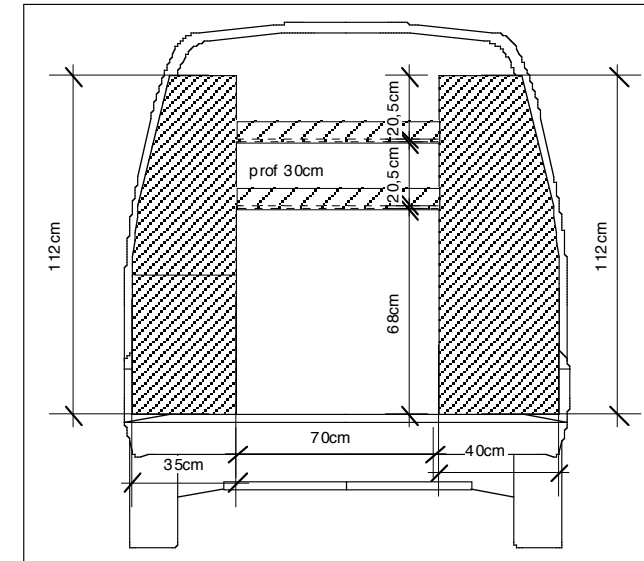

AGENCEMENT KANGOO PL
VUE GAUCHE

AGENCEMENT KANGOO PL
VUE ARRIERE

AGENCEMENT KANGOO PL
VUE DROITE

DESIGNED BY SD SERVICES FOR OPTIVAN